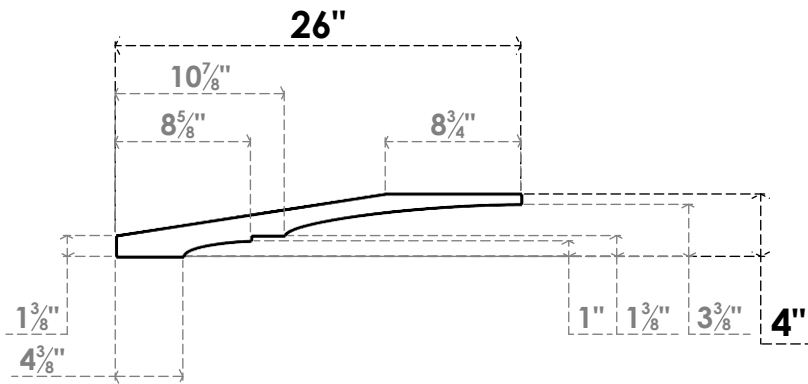

ITEM NUMBER: BRCPC035X26000X04000BOA

3 1/2"W X 26"D X 4"H BALBOA ARCHITECTURAL GRADE PVC CLOSED KNEE BRACE

SIDE PROFILE

FRONT PROFILE

ISOMETRIC

EKENA MILLWORK
 2300 WEST MAIN ST.
 CLARKSVILLE, TX 75426
 TOLL FREE: 866-607-0453
 WWW.EKENAMILLWORK.COM