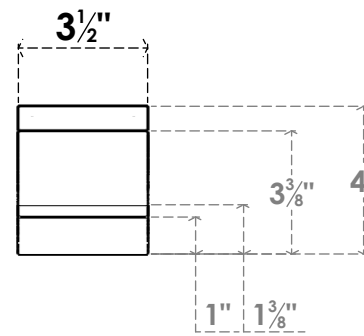

ITEM NUMBER: BRCPC035X26000X04000BOA

3 1/2"W X 26"D X 4"H BALBOA ARCHITECTURAL GRADE PVC CLOSED KNEE BRACE

SIDE PROFILE

FRONT PROFILE

ISOMETRIC

EKENA MILLWORK
 2300 WEST MAIN ST.
 CLARKSVILLE, TX 75426
 TOLL FREE: 866-607-0453
 WWW.EKENAMILLWORK.COM