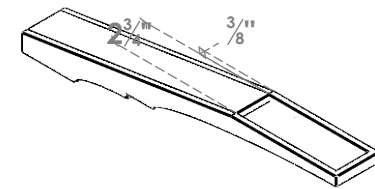

ITEM NUMBER: BRCPC035X26000X04000BOA

3 1/2"W X 26"D X 4"H BALBOA ARCHITECTURAL GRADE PVC CLOSED KNEE BRACE

SIDE PROFILE

FRONT PROFILE

ISOMETRIC

EKENA MILLWORK
 2300 WEST MAIN ST.
 CLARKSVILLE, TX 75426
 TOLL FREE: 866-607-0453
 WWW.EKENAMILLWORK.COM